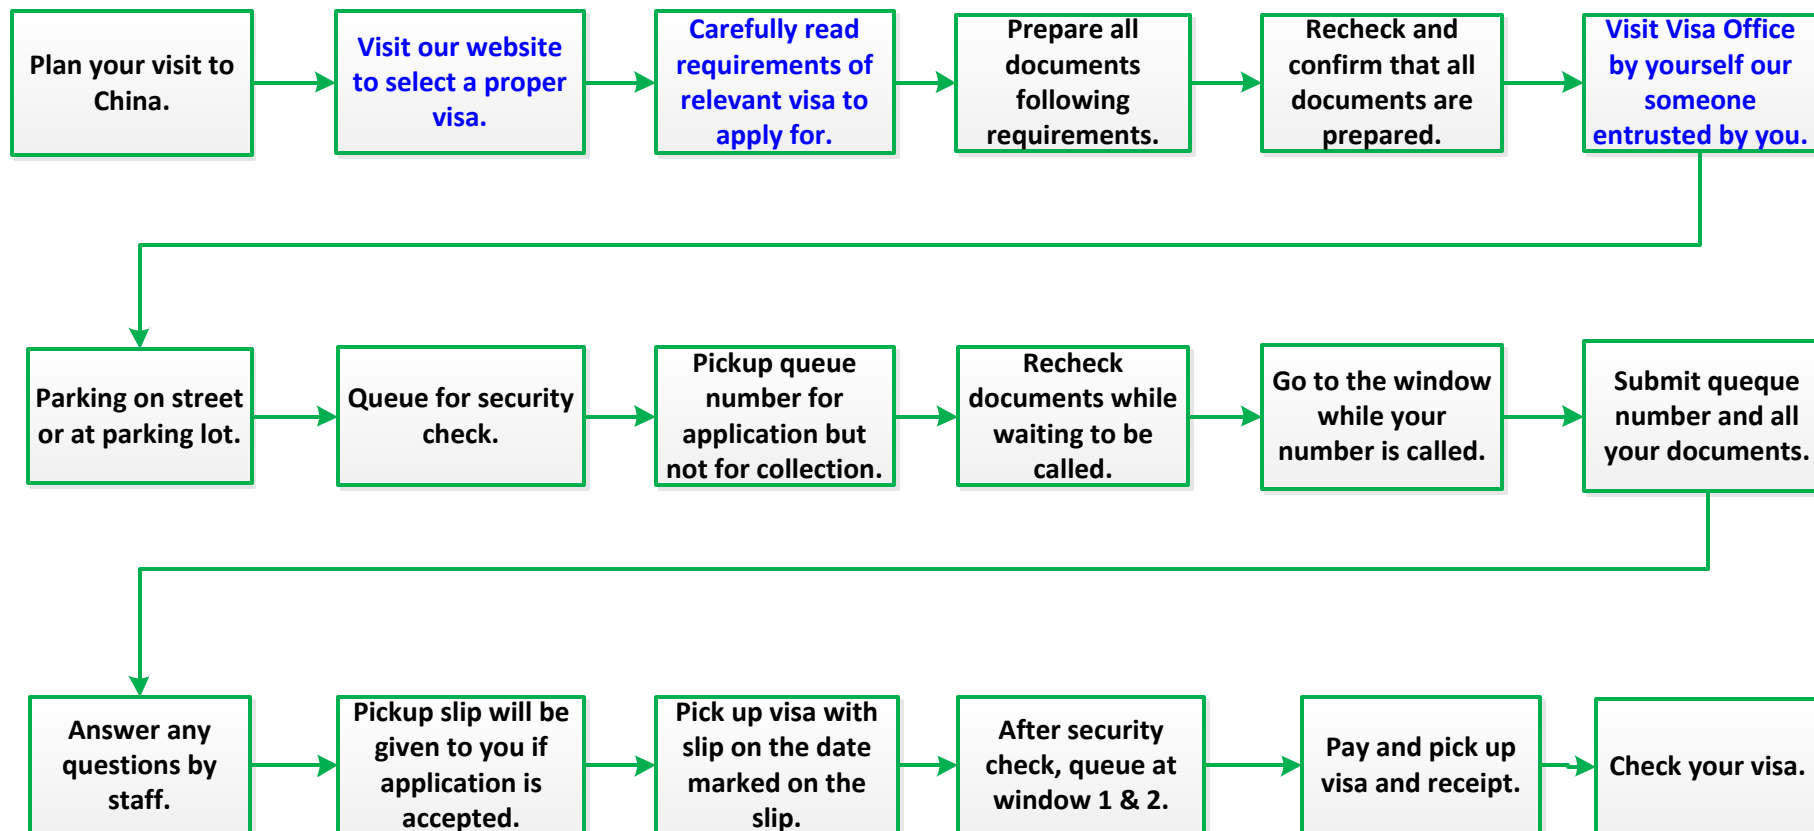

Step by Step Guide to China Visa

Chinese Consulate General in LA

Our website.
<http://losangeles.china-consulate.org/eng/>

Office Hours: Monday through Friday, 9:00am to 2:00pm.
Address: 3rd Floor, 500 Shatto Pl., Los Angeles, CA 90020